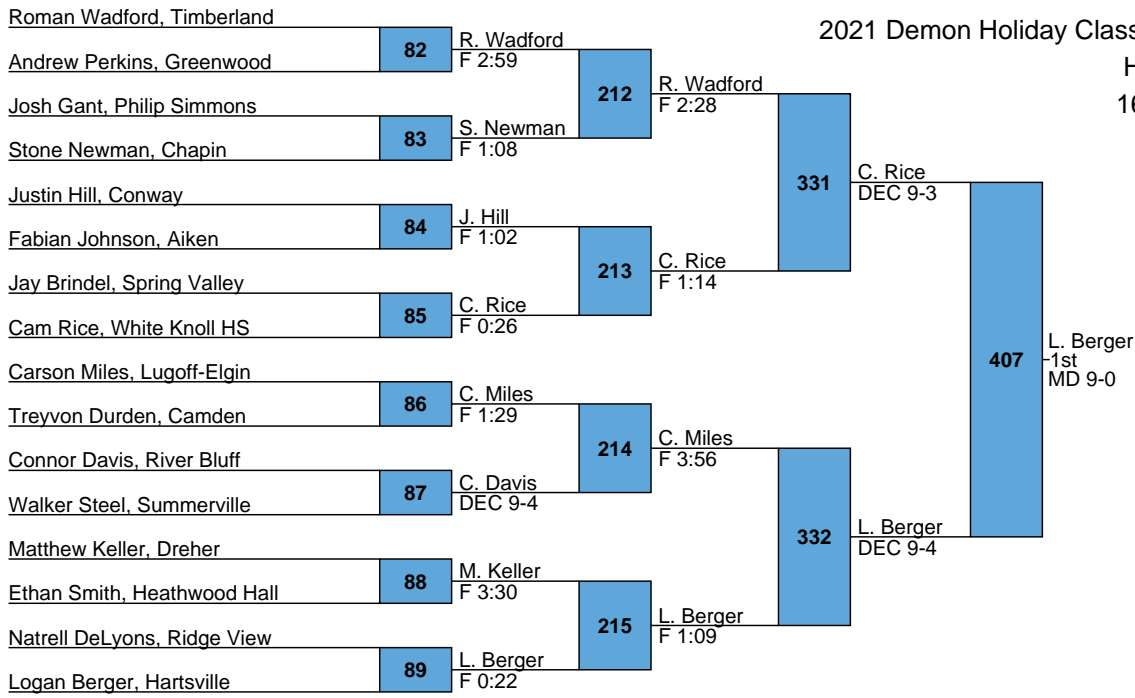

L381 B. Killiri (DEC 12-10) vs B. Killiri (5th)
 L382 G. Hawn (F 2:54) vs F 1:43

2021 Demon Holiday Classic

HS

160

L393 P. Valerio (438) vs C. Davis (5th DEC 6-0)

L394 C. Davis (438) vs C. Davis (5th DEC 6-0)