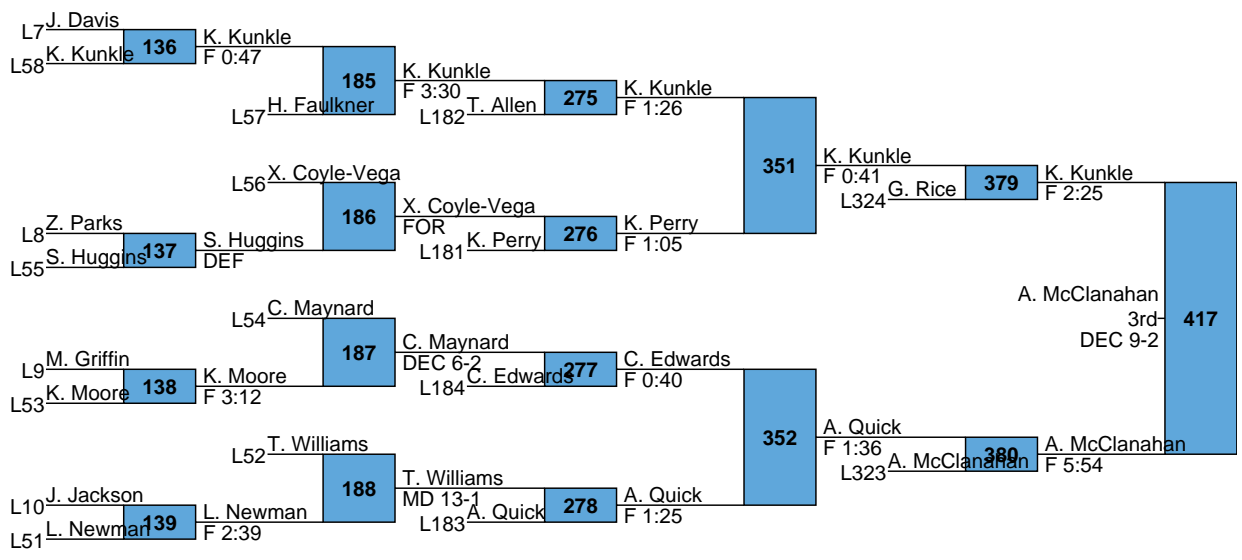

L379 G. Rice F 2:25
L380 A. Quick F 5:54
G. Rice 5th F 5:10