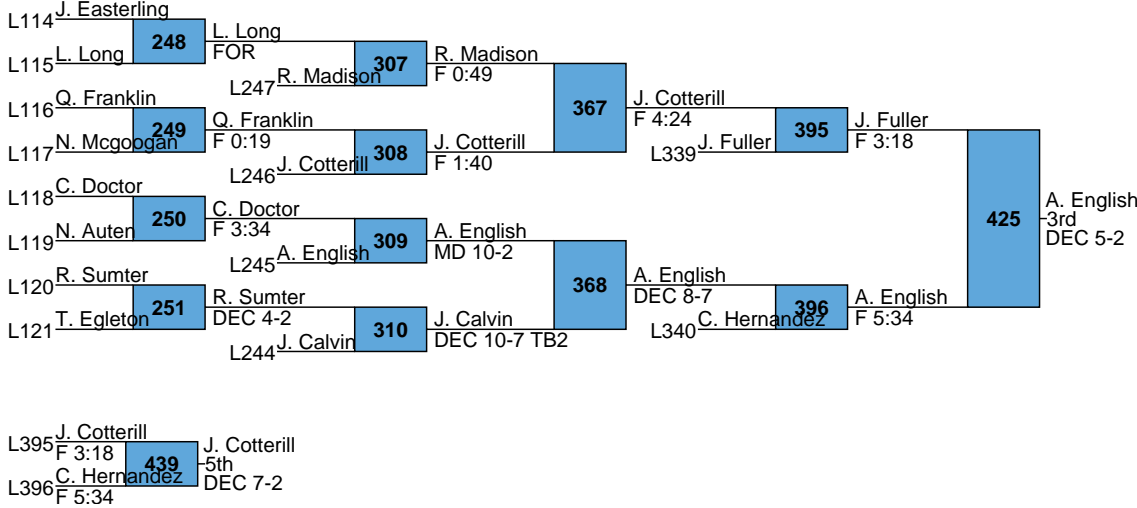

2021 Demon Holiday Classic

HS
220