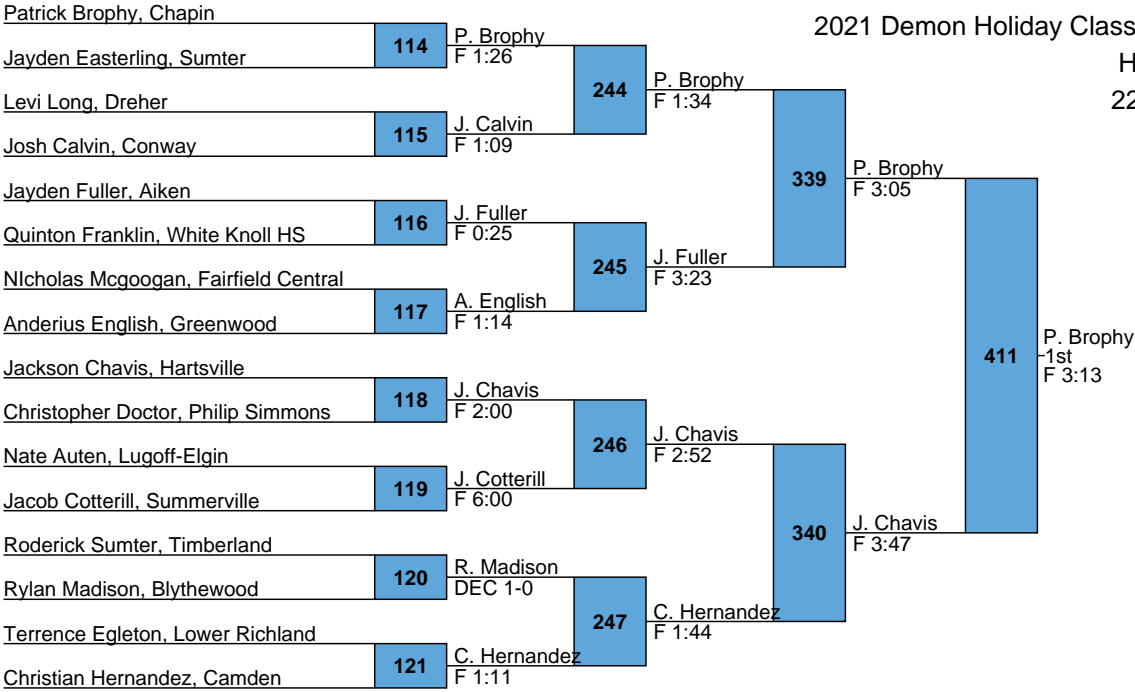

2021 Demon Holiday Classic

HS
220