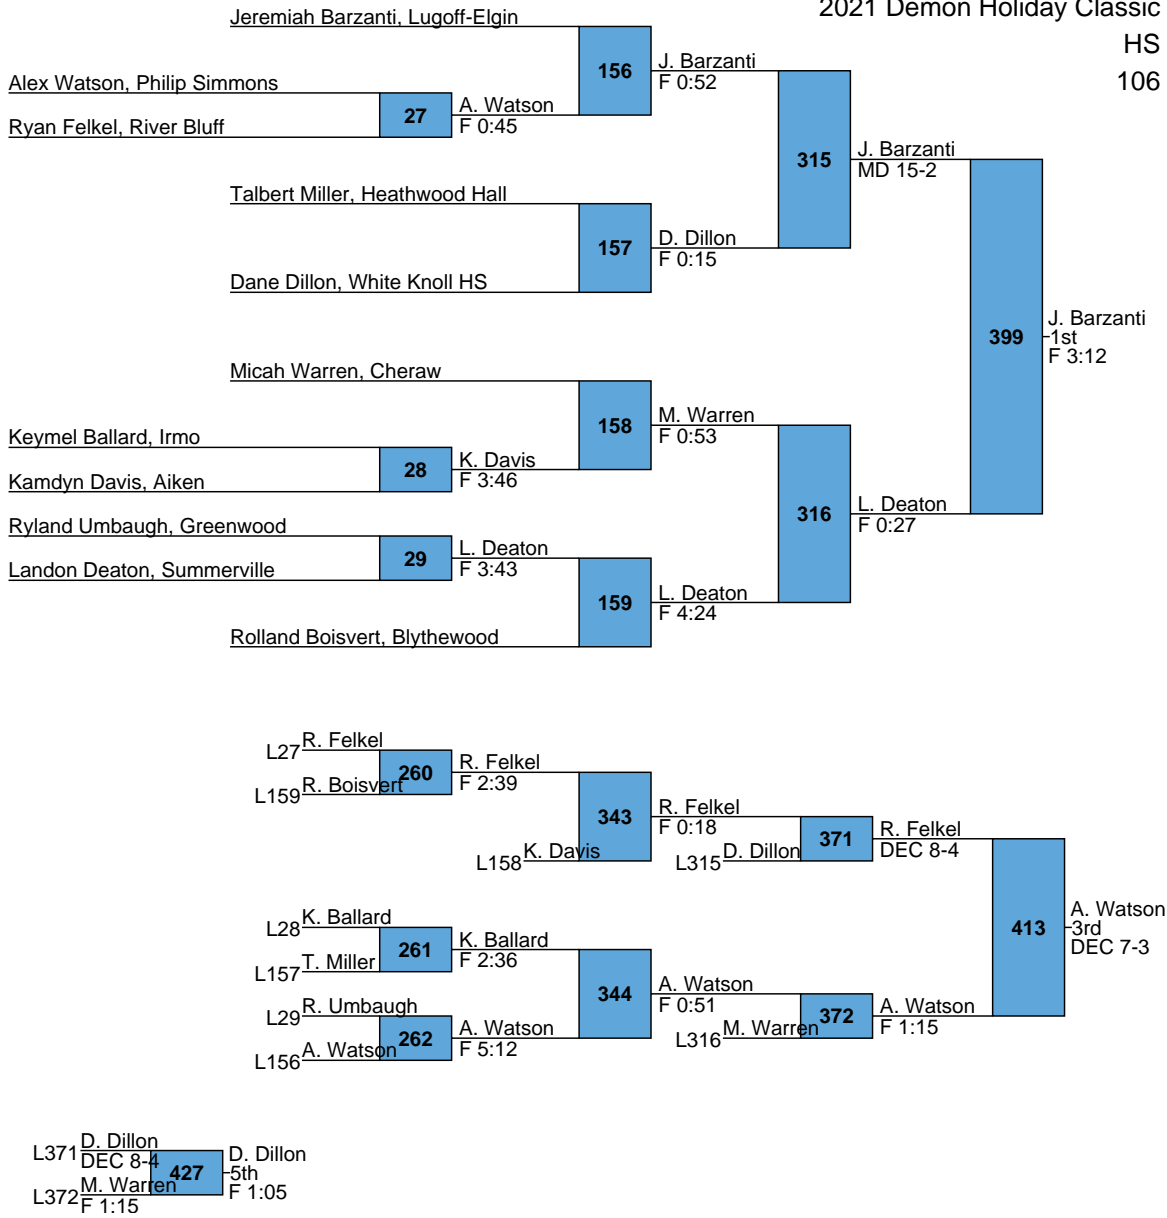

<u>Team</u>	<u>Points</u>	<u>1</u>	<u>2</u>	<u>3</u>	<u>4</u>	<u>5</u>	<u>6</u>	
Summerville	240	3	2	2			3	
Chapin	200	2	1	1	1	1	2	MOW 106-145 lbs
Lugoff-Elgin	174	2		1	2	1		138 lb Champion
Greenwood	146	1	1	2	1			Blue Stifler - Spring Valley
White Knoll HS	143	1	2			3		
Timberland	134		1	1	2	1		
Hartsville	126	1	2	1		1		MOW 152-285 lbs
Heathwood Hall	103.5	1		1		1	2	160 lb Champion
Philip Simmons	95		1	2	1			Logan Burger - Hartsville
Aiken	91		1		2			
Blythewood	81		1			1	1	
Dutch Fork	74			1	2			
Conway	70		1	1				
Camden	69		1			1	1	
Dreher	68.5	1					1	
River Bluff	68.5				1		3	
South Aiken	61			1			1	
Irmo	51	1						
Spring Valley	46.5	1						
Cheraw	41					1	2	
Gilbert	31				1			
Fairfield Central	26							
Ridge View	23						1	
Lower Richland	20				1			
Sumter	15							
Swansea	8							

2021 Demon Holiday Classic

HS

106

2021 Demon Holiday Classic

HS
113

L375 A. Connor vs D. Previtte (F 1:25 vs F 4:59)
 L376 D. Previtte vs 5th (F 2:51 vs F 4:59)

L379 G. Rice F 2:25
 L380 A. Quick F 5:54
 G. Rice 5th F 5:10

L381 B. Killiri (DEC 12-10) vs B. Killiri (5th)
 L382 G. Hawn (F 2:54) vs F 1:43

2021 Demon Holiday Classic

HS

160

L393 P. Valerio (438) vs C. Davis (5th DEC 6-0)

L394 C. Davis (438) vs C. Davis (5th DEC 6-0)