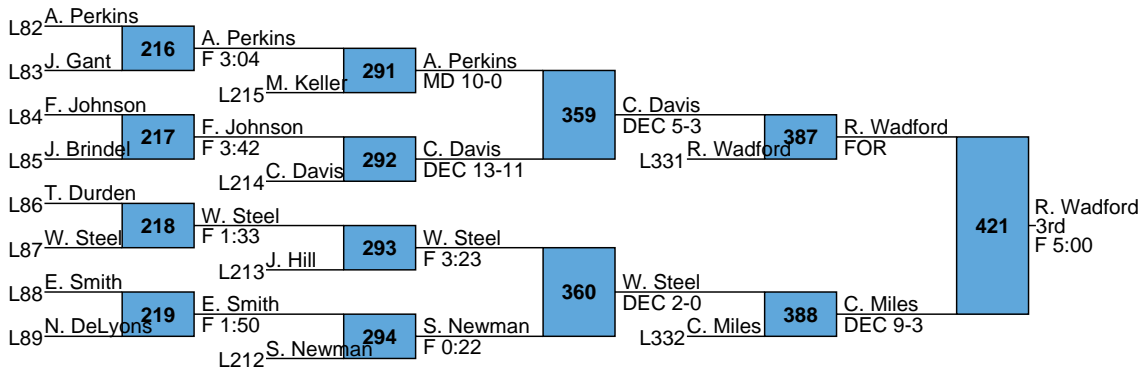

L381 B. Killiri (DEC 12-10) vs B. Killiri (5th)
 L382 G. Hawn (F 2:54) vs F 1:43

2021 Demon Holiday Classic

HS

160

L393 P. Valerio (438) vs C. Davis (5th DEC 6-0)

L394 C. Davis (438) vs C. Davis (5th DEC 6-0)