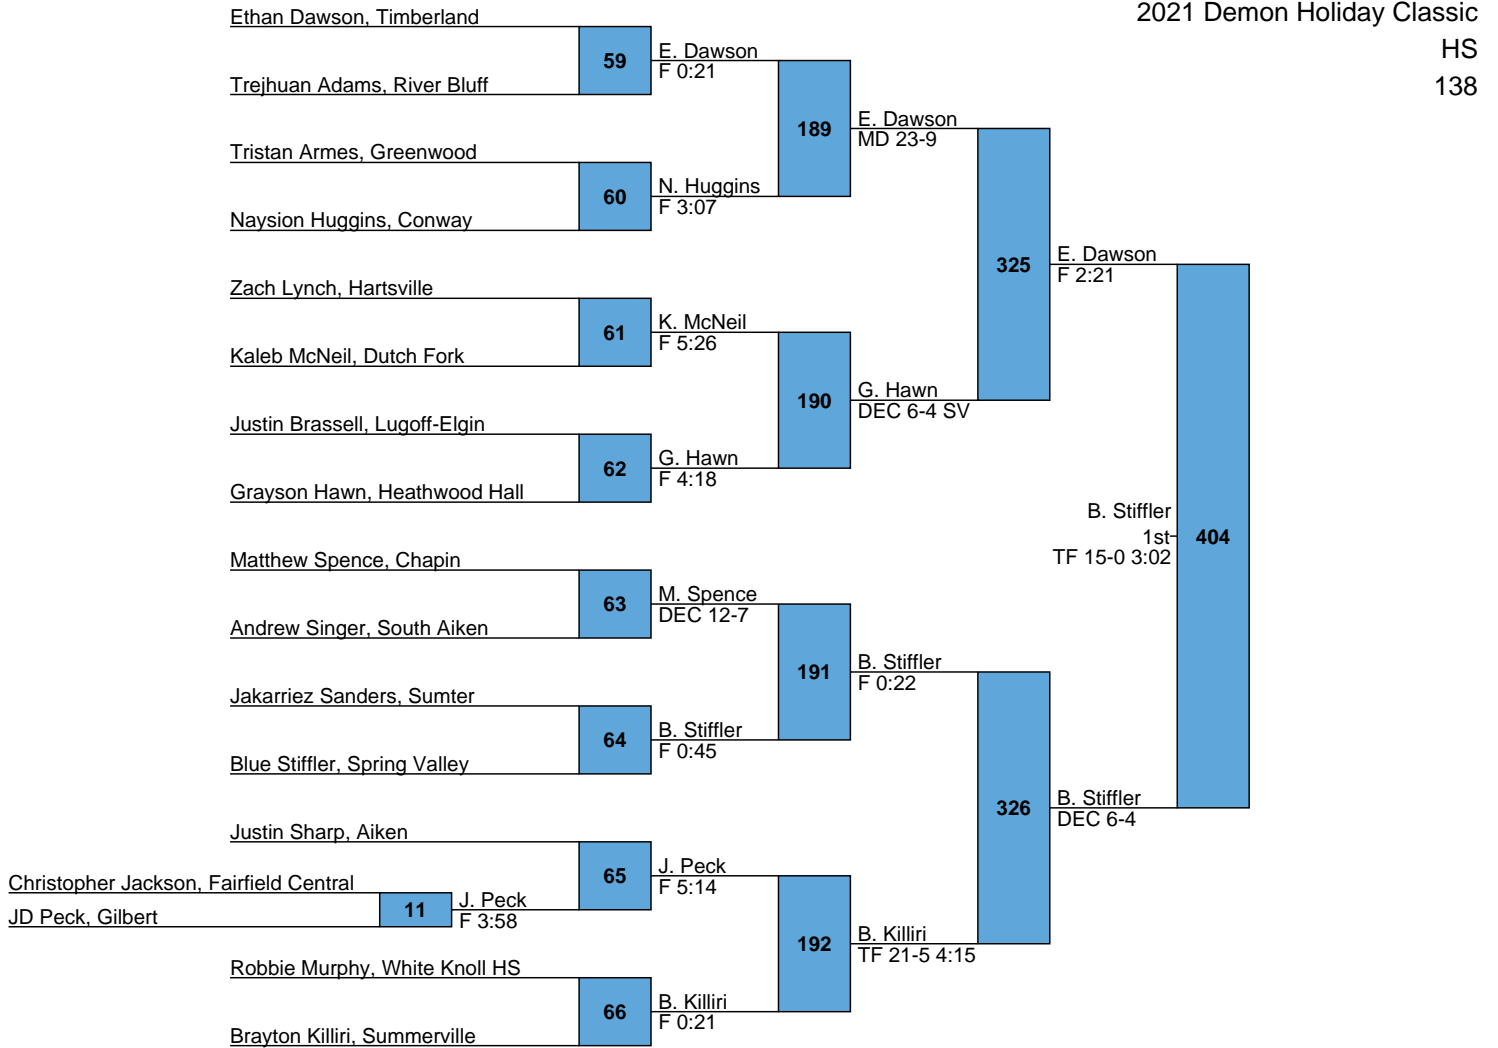

L381 B. Killiri (DEC 12-10) vs B. Killiri (5th)
 L382 G. Hawn (F 2:54) vs F 1:43

2021 Demon Holiday Classic

HS

160

L393 P. Valerio (438) vs C. Davis (5th DEC 6-0)

L394 C. Davis (438) vs C. Davis (5th DEC 6-0)