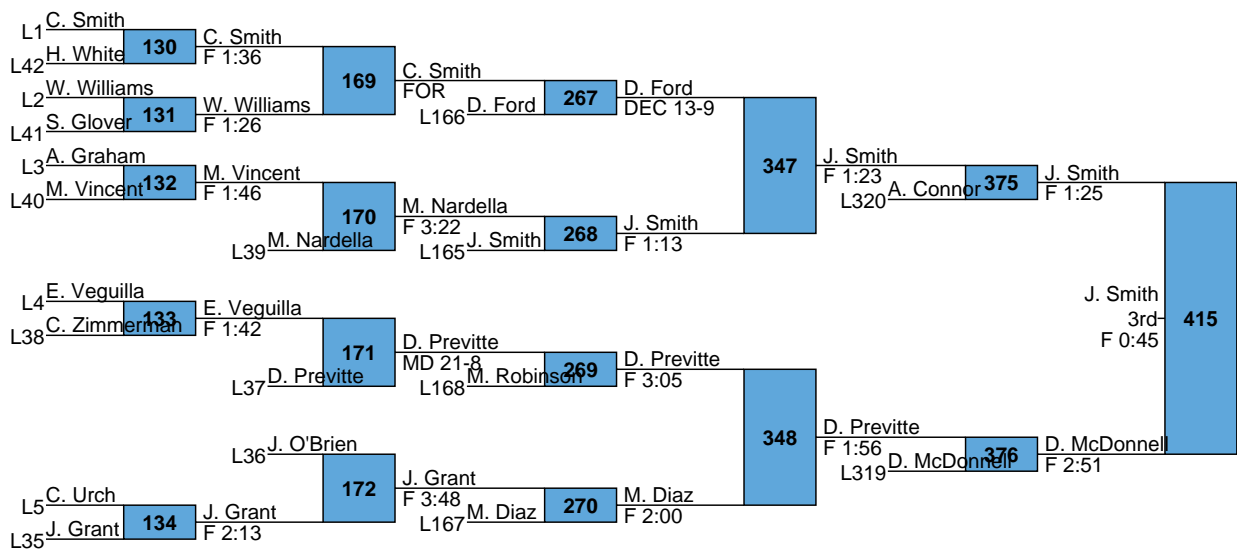

L375 A. Connor vs D. Previtte (F 1:25 vs F 4:59)
L376 D. Previtte vs 5th (F 2:51 vs F 4:59)