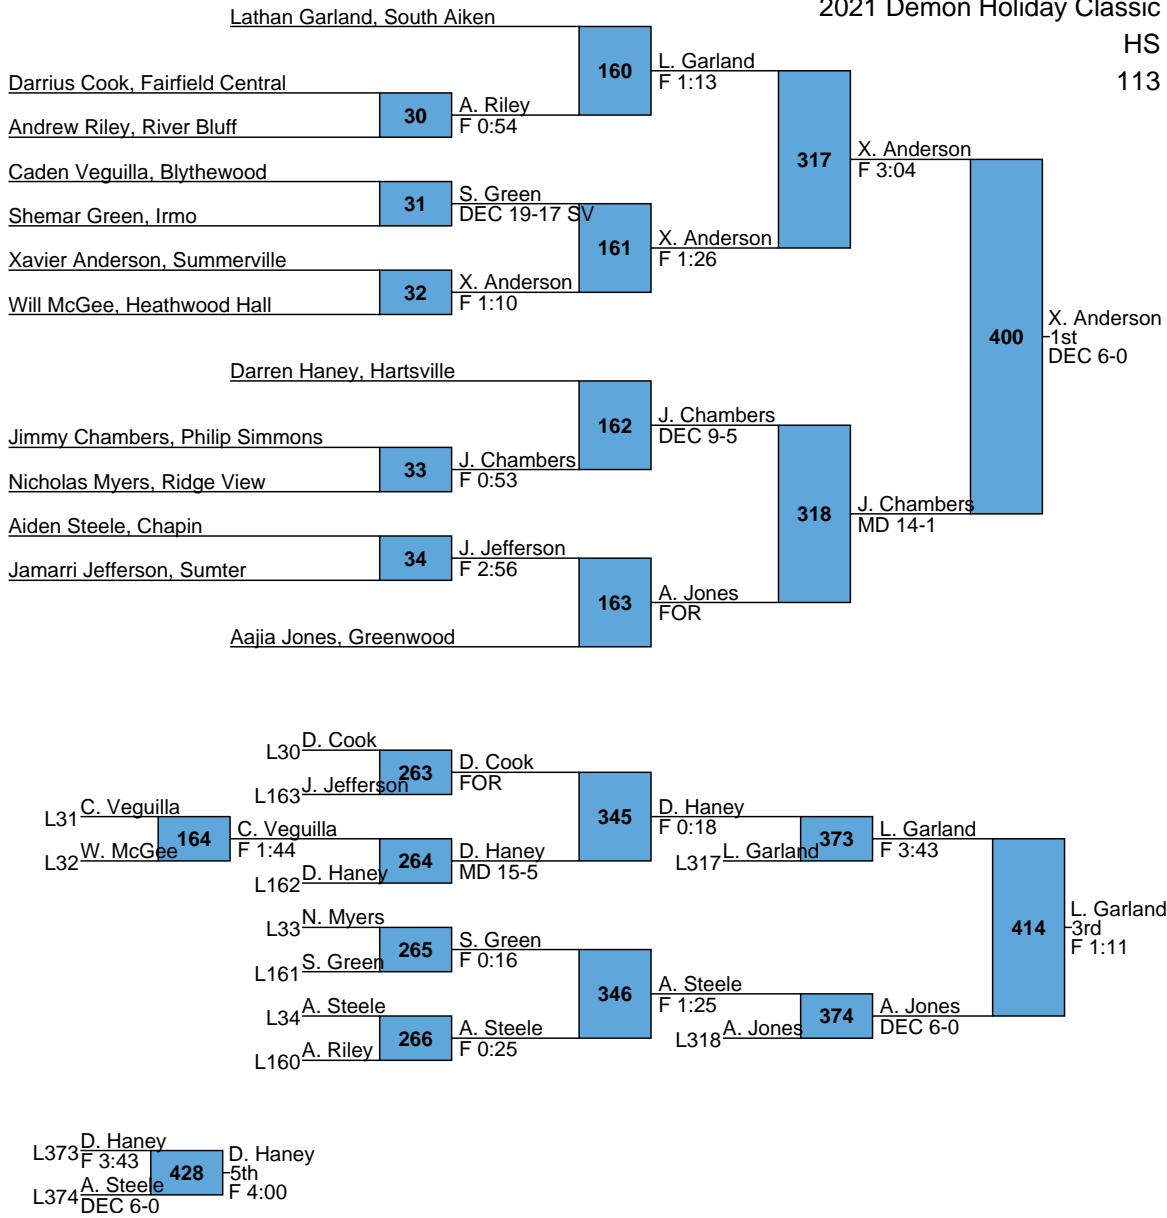

<u>Team</u>	<u>Points</u>	<u>1</u>	<u>2</u>	<u>3</u>	<u>4</u>	<u>5</u>	<u>6</u>	
Summerville	240	3	2	2			3	
Chapin	200	2	1	1	1	1	2	MOW 106-145 lbs
Lugoff-Elgin	174	2		1	2	1		138 lb Champion
Greenwood	146	1	1	2	1			Blue Stifler - Spring Valley
White Knoll HS	143	1	2			3		
Timberland	134		1	1	2	1		
Hartsville	126	1	2	1		1		MOW 152-285 lbs
Heathwood Hall	103.5	1		1		1	2	160 lb Champion
Philip Simmons	95		1	2	1			Logan Burger - Hartsville
Aiken	91		1		2			
Blythewood	81		1			1	1	
Dutch Fork	74			1	2			
Conway	70		1	1				
Camden	69		1			1	1	
Dreher	68.5	1					1	
River Bluff	68.5				1		3	
South Aiken	61			1			1	
Irmo	51	1						
Spring Valley	46.5	1						
Cheraw	41					1	2	
Gilbert	31				1			
Fairfield Central	26							
Ridge View	23						1	
Lower Richland	20				1			
Sumter	15							
Swansea	8							

2021 Demon Holiday Classic

HS

106

2021 Demon Holiday Classic

HS
113

L375 A. Connor vs D. Previtte (F 1:25 vs F 4:59)
 L376 D. Previtte vs 5th (F 2:51 vs F 4:59)

L379 G. Rice F 2:25
 L380 A. Quick F 5:54
 G. Rice 5th F 5:10

L381 B. Killiri (DEC 12-10) vs B. Killiri (5th)
 L382 G. Hawn (F 2:54) vs F 1:43

2021 Demon Holiday Classic

HS

160

L393 P. Valerio (438) vs C. Davis (5th DEC 6-0)

L394 C. Davis (438) vs C. Davis (5th DEC 6-0)