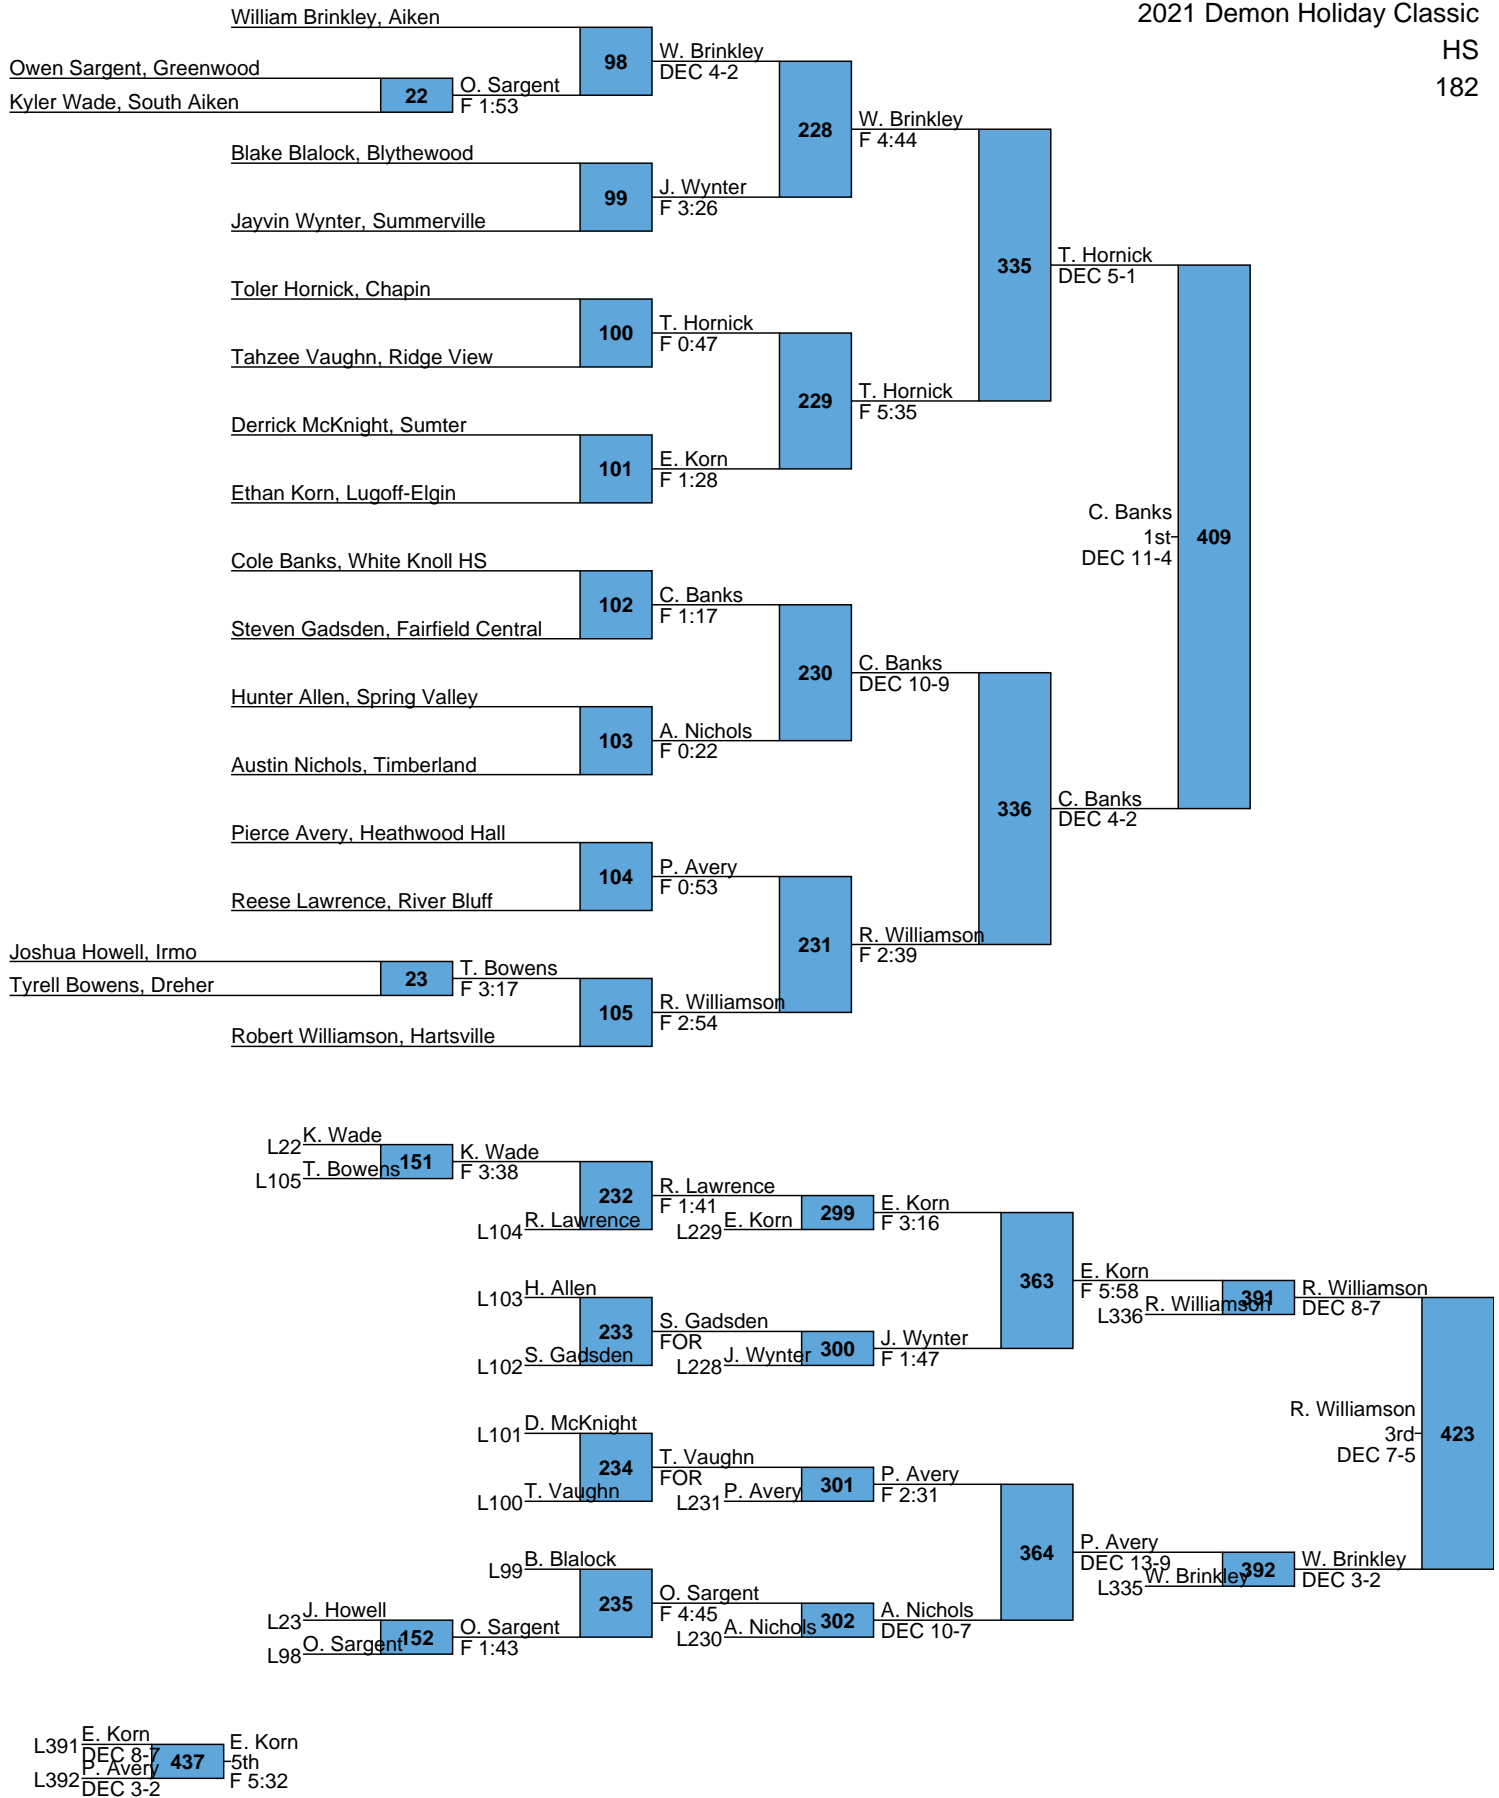

<u>Team</u>	<u>Points</u>	<u>1</u>	<u>2</u>	<u>3</u>	<u>4</u>	<u>5</u>	<u>6</u>	
Summerville	240	3	2	2			3	
Chapin	200	2	1	1	1	1	2	MOW 106-145 lbs
Lugoff-Elgin	174	2		1	2	1		138 lb Champion
Greenwood	146	1	1	2	1			Blue Stifler - Spring Valley
White Knoll HS	143	1	2			3		
Timberland	134		1	1	2	1		
Hartsville	126	1	2	1		1		MOW 152-285 lbs
Heathwood Hall	103.5	1		1		1	2	160 lb Champion
Philip Simmons	95		1	2	1			Logan Burger - Hartsville
Aiken	91		1		2			
Blythewood	81		1			1	1	
Dutch Fork	74			1	2			
Conway	70		1	1				
Camden	69		1			1	1	
Dreher	68.5	1					1	
River Bluff	68.5				1		3	
South Aiken	61			1			1	
Irmo	51	1						
Spring Valley	46.5	1						
Cheraw	41					1	2	
Gilbert	31				1			
Fairfield Central	26							
Ridge View	23						1	
Lower Richland	20				1			
Sumter	15							
Swansea	8							

2021 Demon Holiday Classic

HS

106

2021 Demon Holiday Classic

HS
113

L375 A. Connor vs D. Previtte (F 1:25 vs F 4:59)
 L376 D. Previtte vs 5th (F 2:51 vs F 4:59)

L379 G. Rice F 2:25
 L380 A. Quick F 5:54
 G. Rice 5th F 5:10

L381 B. Killiri (DEC 12-10) vs B. Killiri (5th)
 L382 G. Hawn (F 2:54) vs F 1:43

2021 Demon Holiday Classic

HS

160

L393 P. Valerio (438) vs C. Davis (5th DEC 6-0)

L394 C. Davis (438) vs C. Davis (5th DEC 6-0)