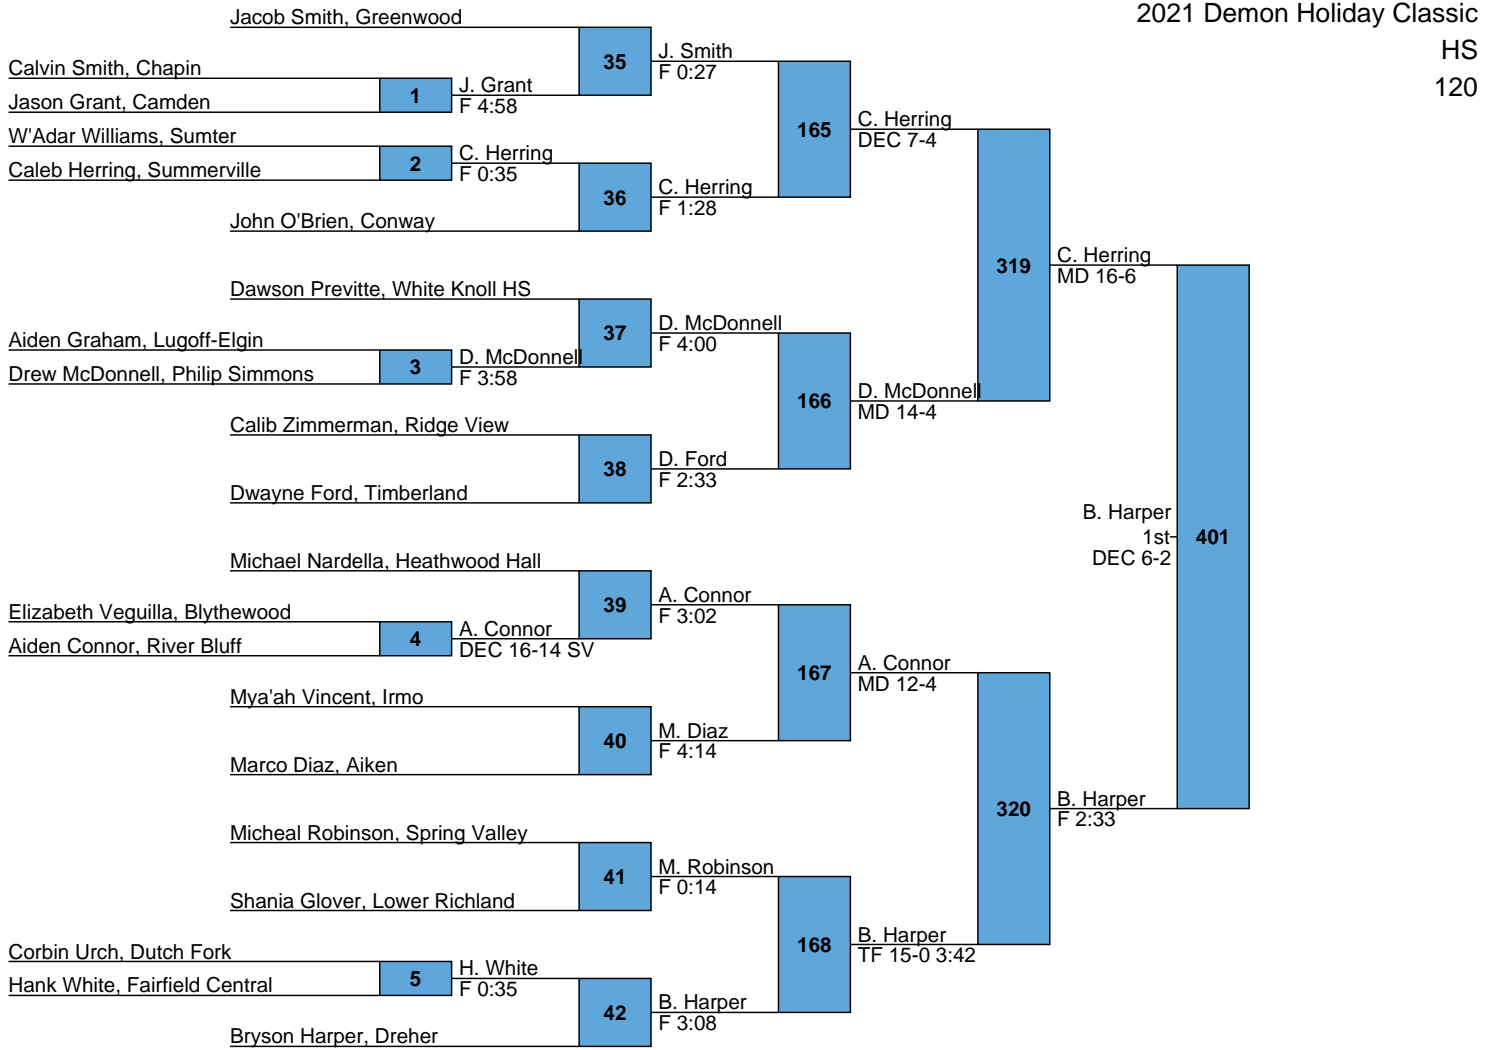

L375 A. Connor vs D. Previtte (F 1:25 vs F 4:59)
L376 D. Previtte vs 5th (F 2:51 vs F 4:59)