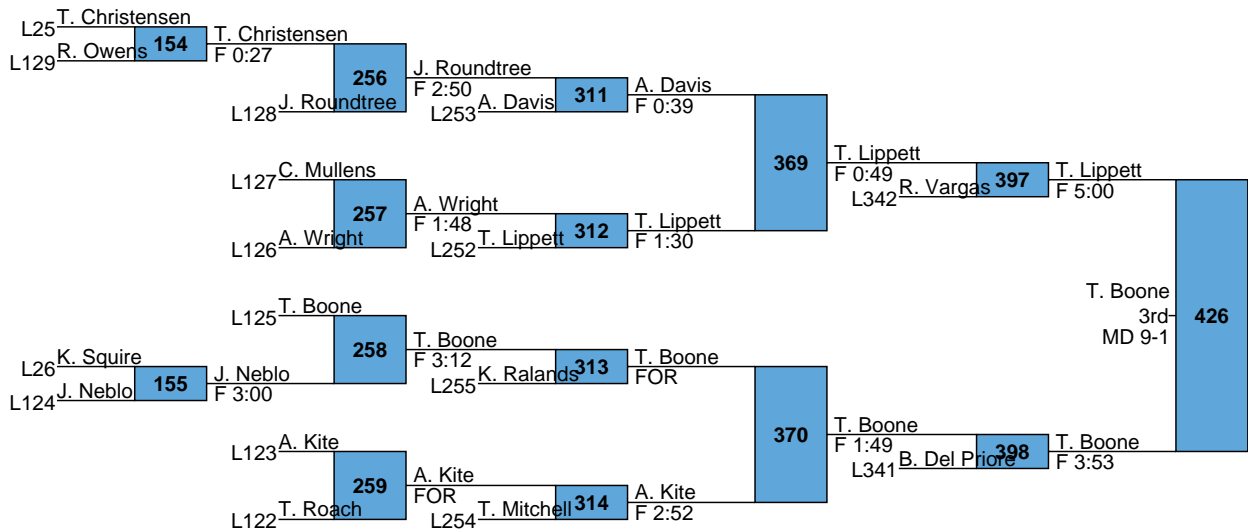

L397 R. Vargas F 5:00
L398 B. Del Priore F 3:53