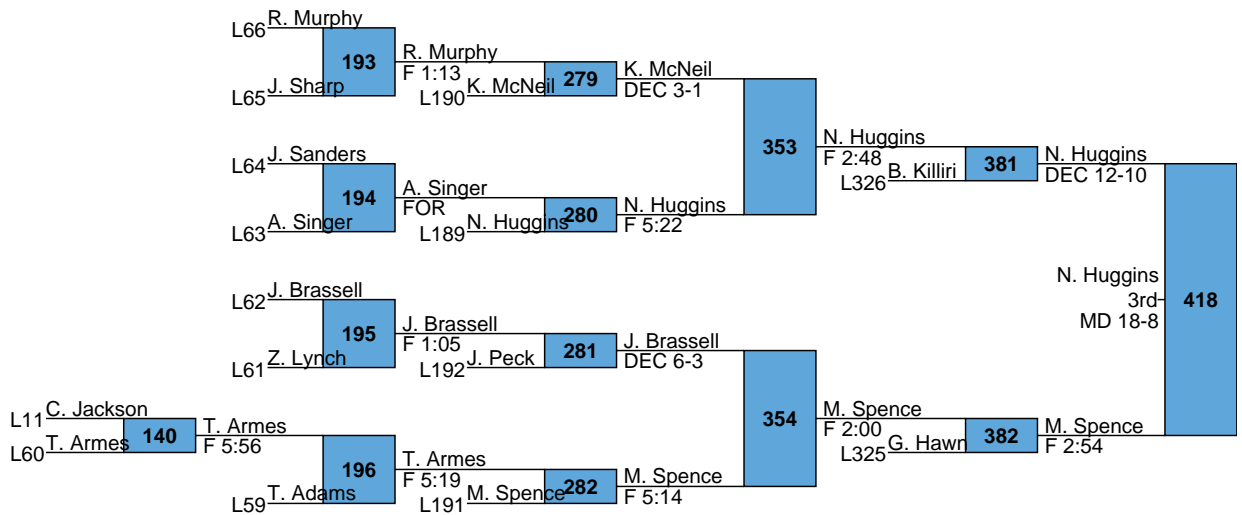

L381 B. Killiri (DEC 12-10) vs B. Killiri (5th)
 L382 G. Hawn (F 2:54) vs F 1:43

2021 Demon Holiday Classic

HS

160

L393 P. Valerio (438) vs C. Davis (5th DEC 6-0)

L394 C. Davis (438) vs C. Davis (5th DEC 6-0)