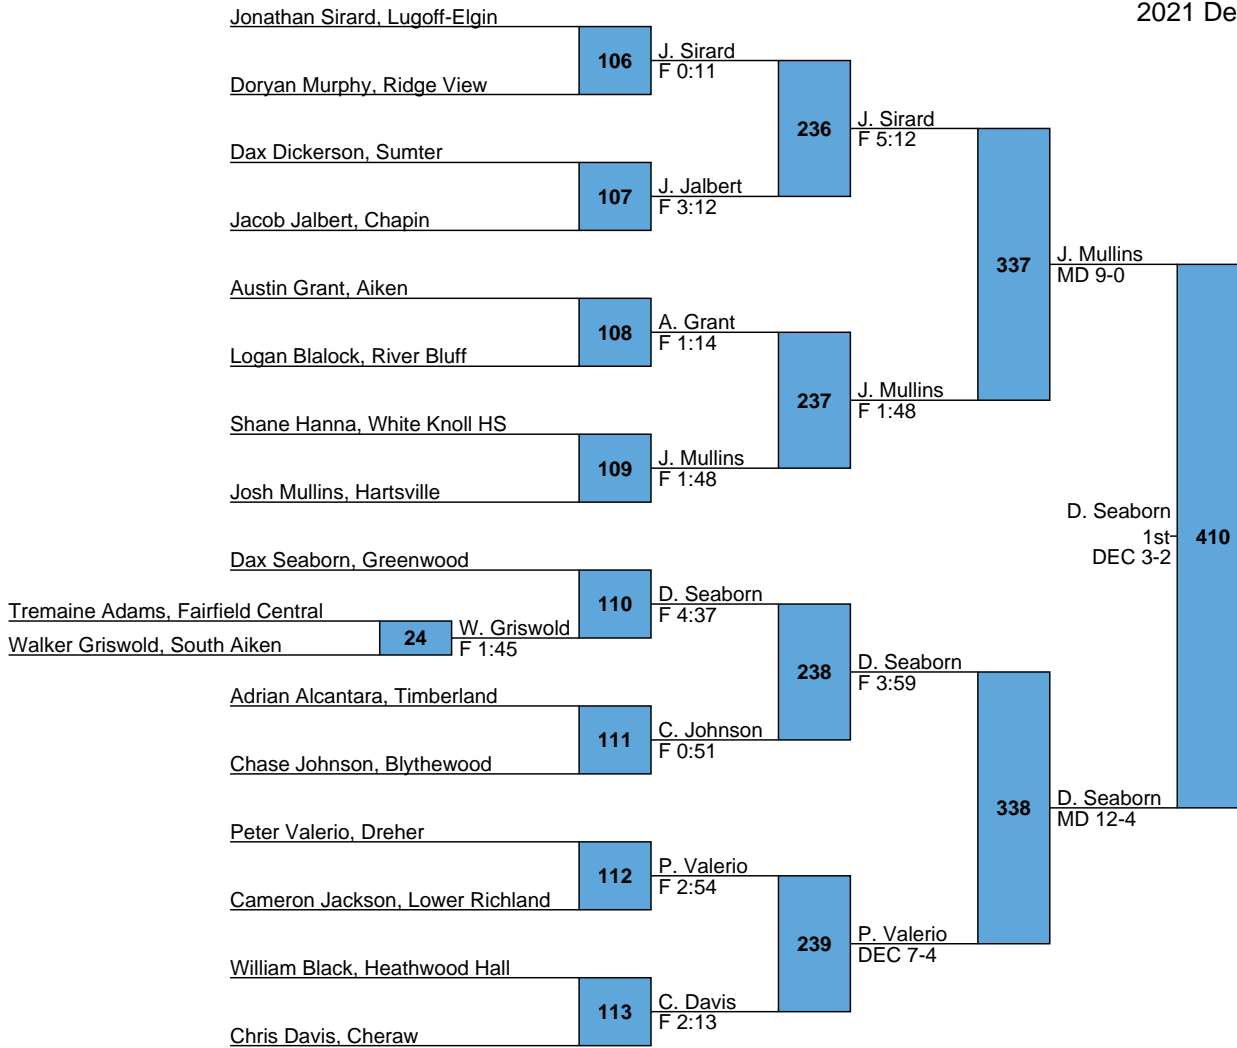

L381 B. Killiri (DEC 12-10) vs B. Killiri (5th)
 L382 G. Hawn (F 2:54) vs F 1:43

2021 Demon Holiday Classic

HS

160

L393 P. Valerio (438) vs C. Davis (5th DEC 6-0)

L394 C. Davis (438) vs C. Davis (5th DEC 6-0)