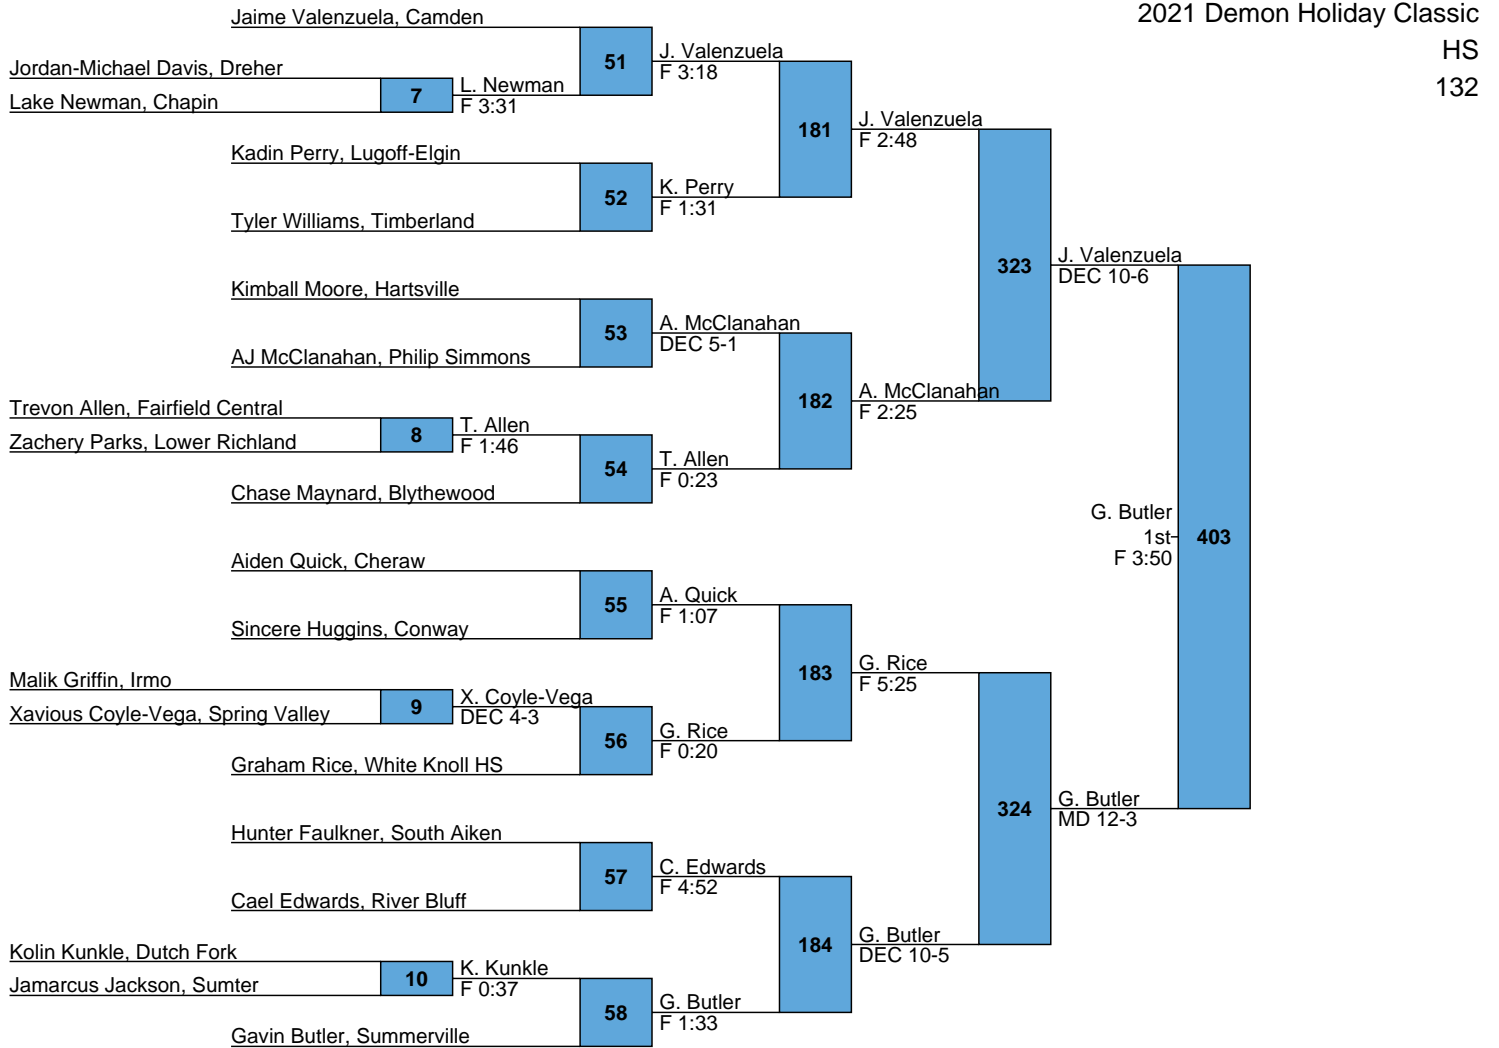

L379 G. Rice F 2:25
L380 A. Quick F 5:54
G. Rice 5th F 5:10