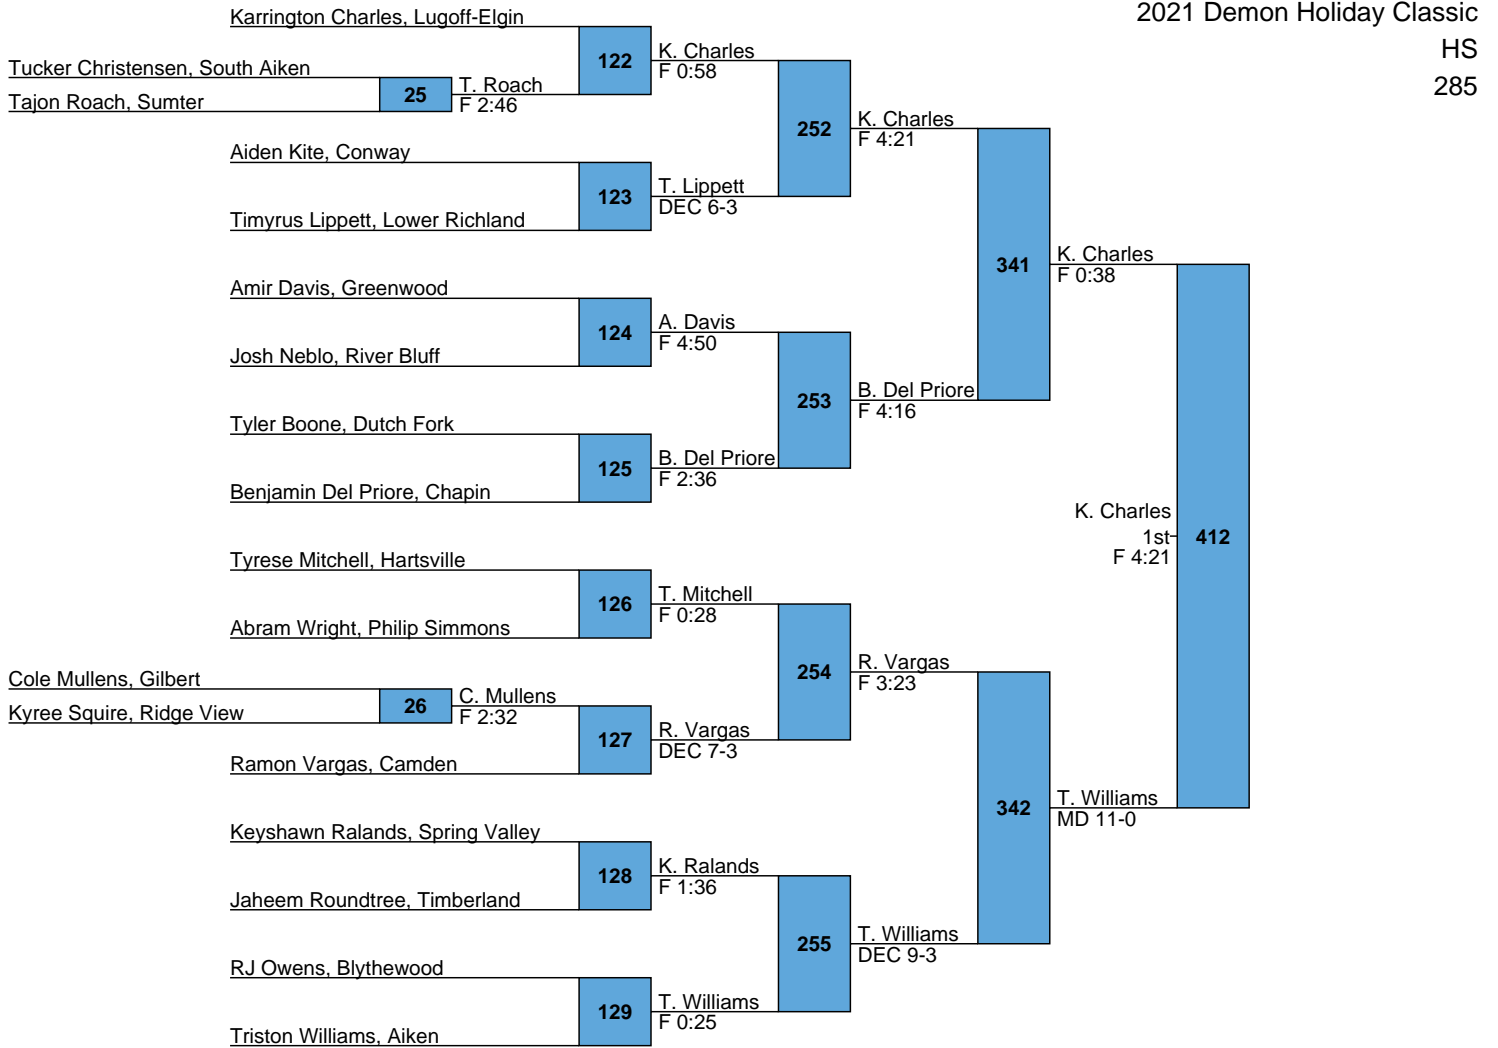

L397 R. Vargas F 5:00
L398 B. Del Priore F 3:53