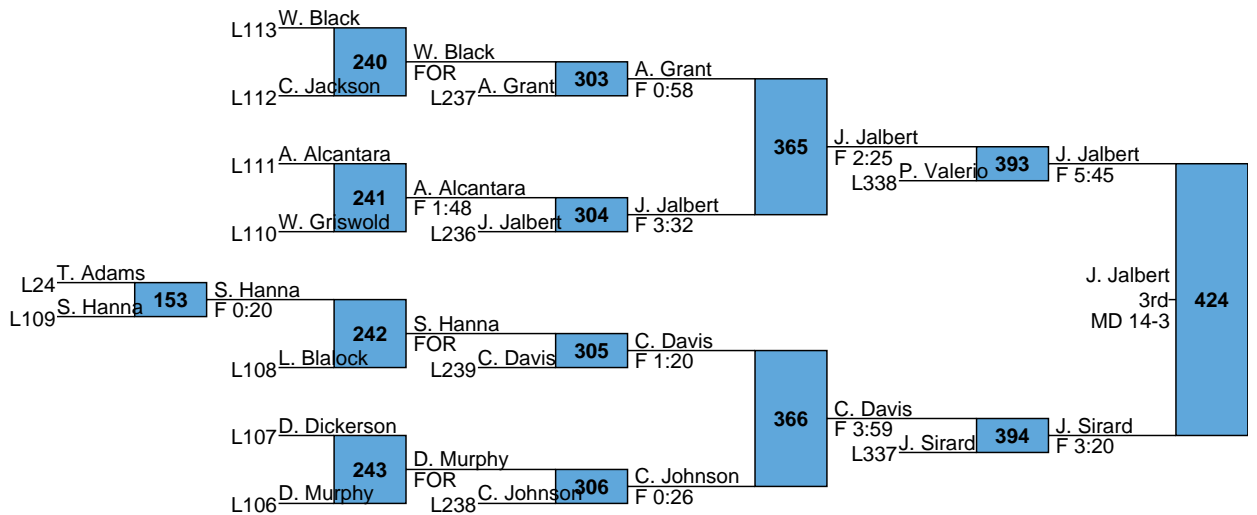

L381 B. Killiri (DEC 12-10) vs B. Killiri (5th)
 L382 G. Hawn (F 2:54) vs F 1:43

2021 Demon Holiday Classic

HS

160

L393 P. Valerio (438) vs C. Davis (5th DEC 6-0)

L394 C. Davis (438) vs C. Davis (5th DEC 6-0)